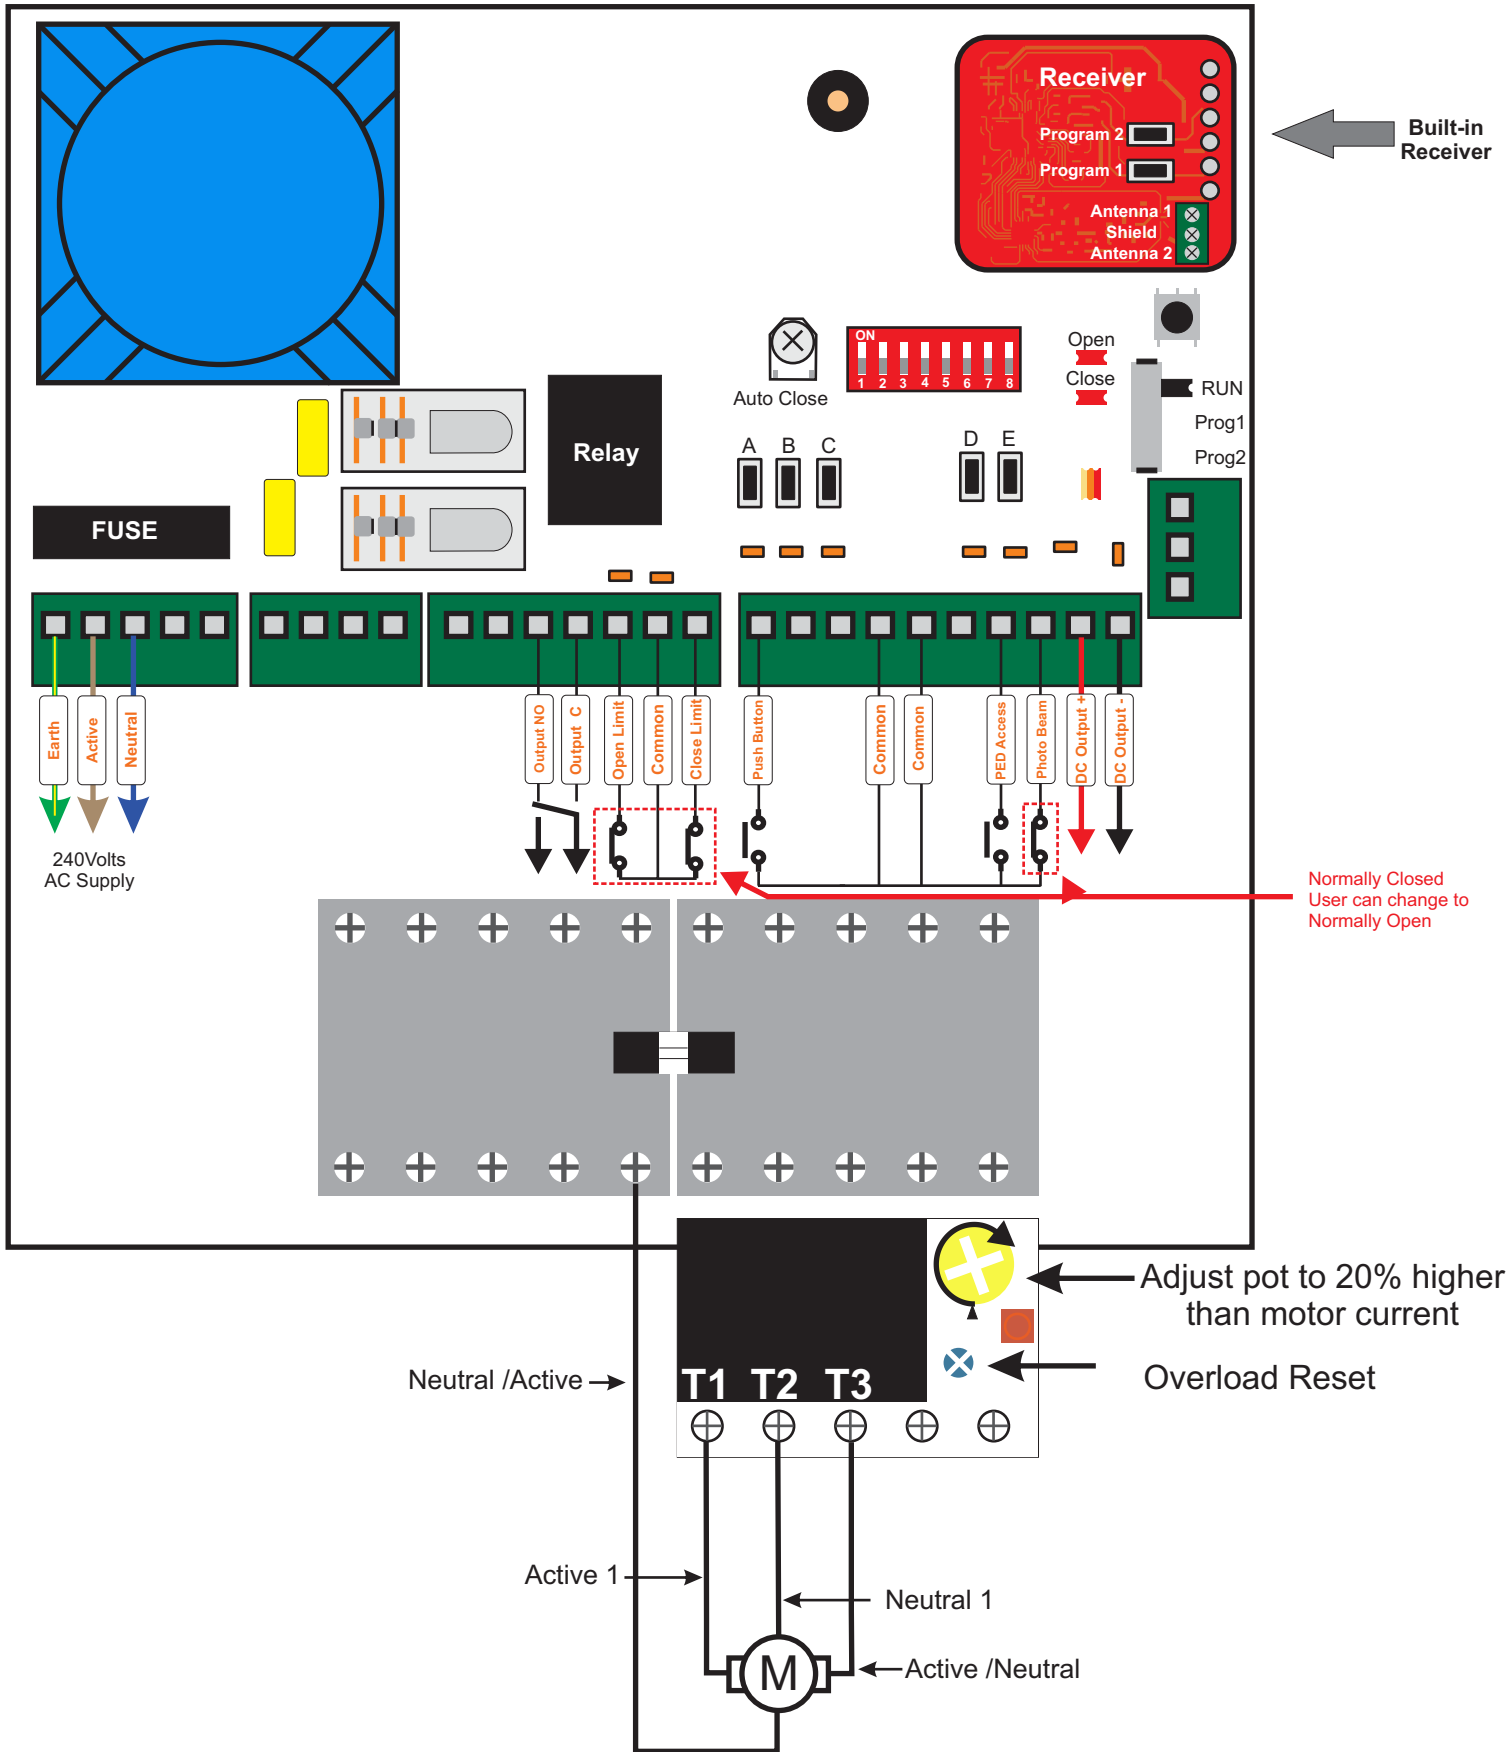

240S3, 3-wire motor

Check motor specifications before connecting. Some motors have internal capacitors

240S4, 4-wire motor

Polarity of Output Power Lines

	Forward	Reverse
Active/Neutral	Active	Neutral
Neutral/Active	Neutral	Active
Active1	Active	Active
Neutral1	Neutral	Neutral