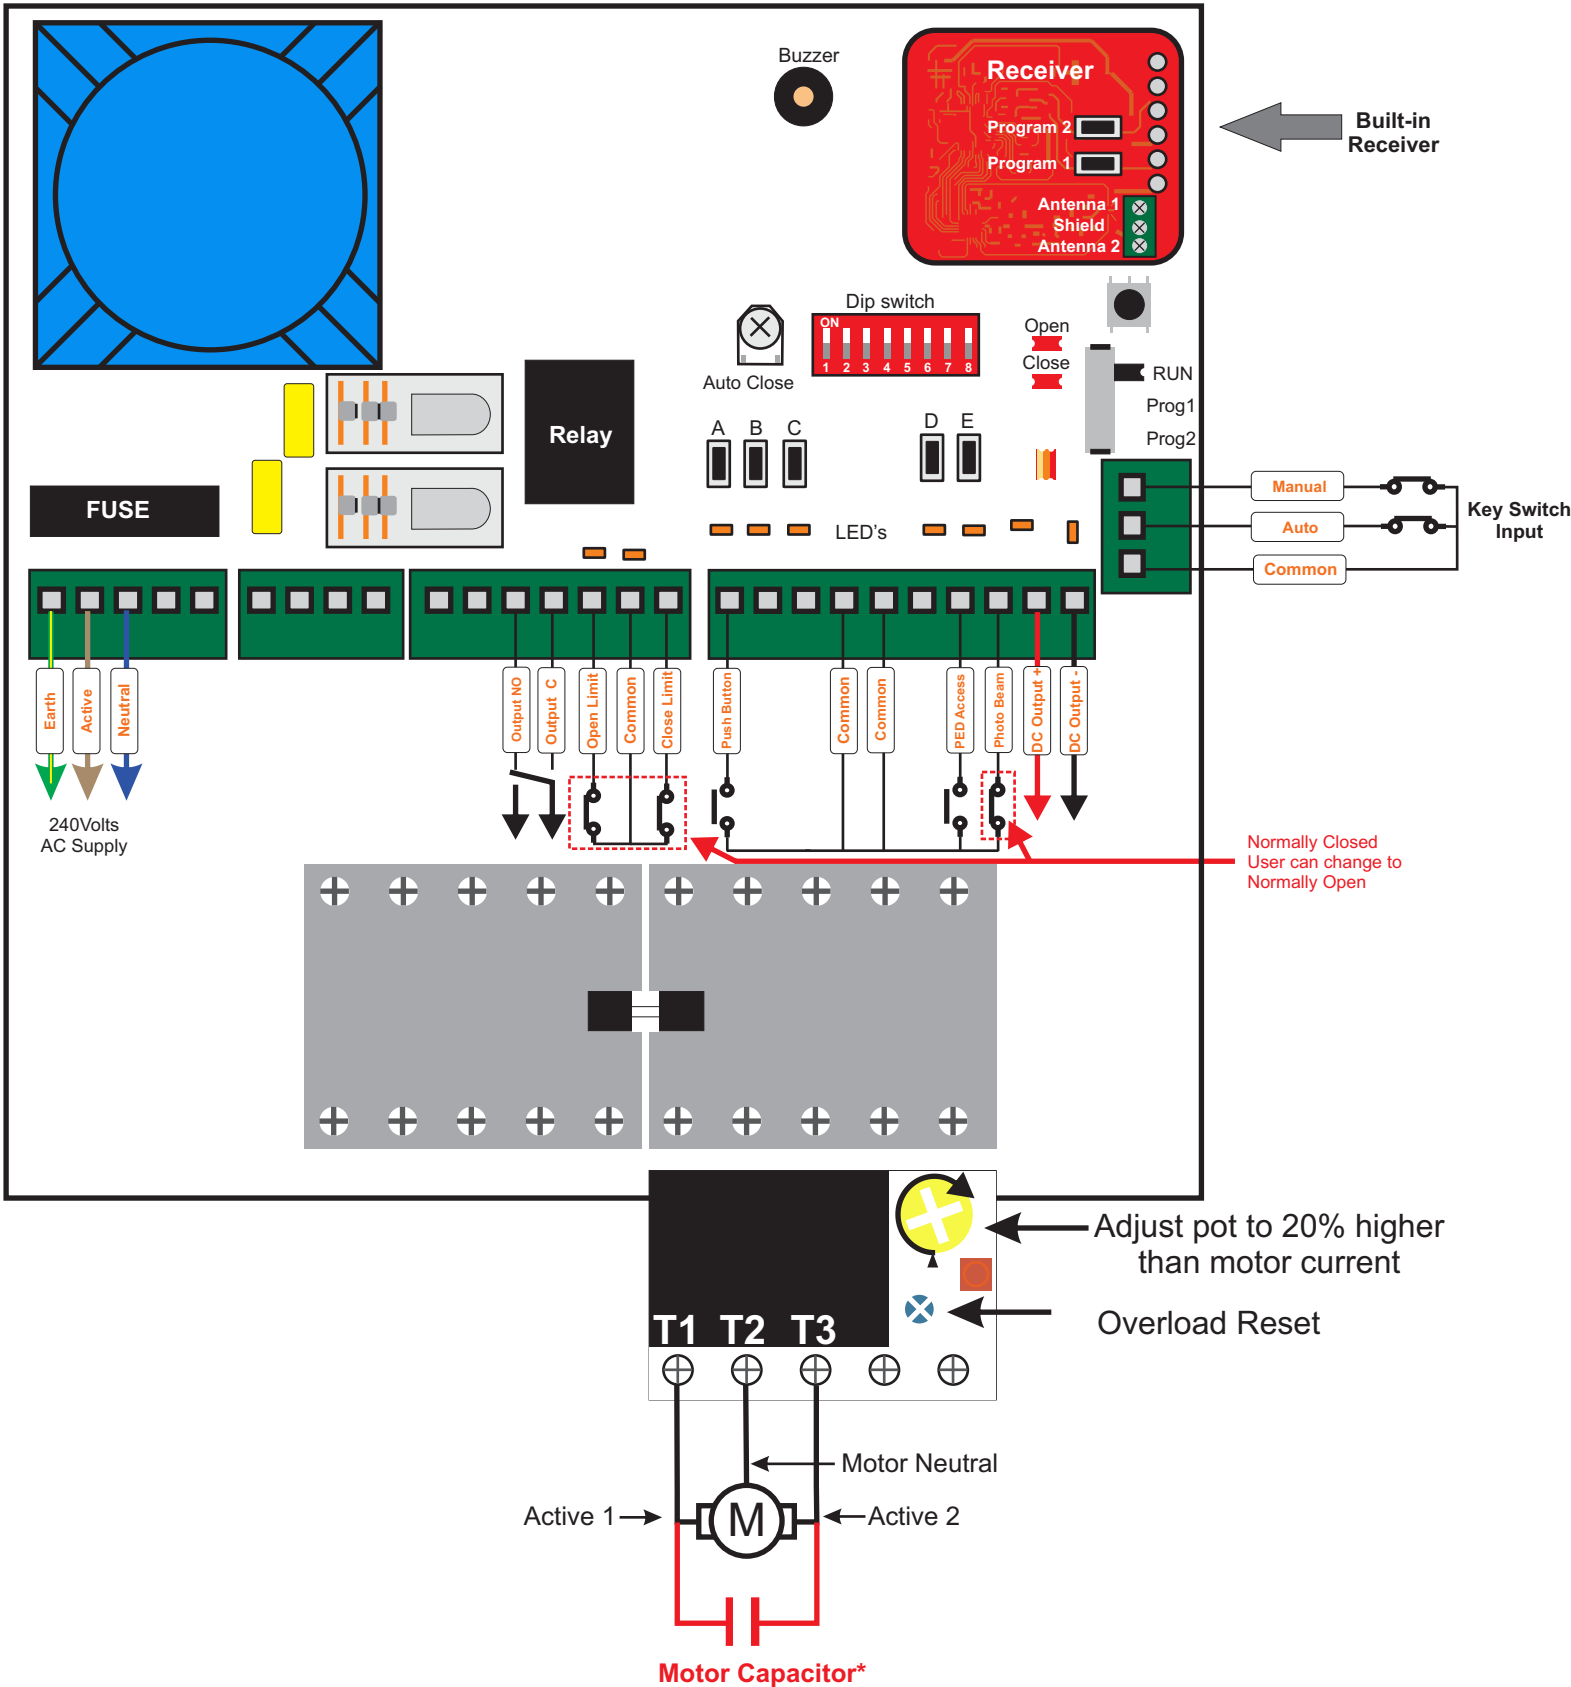

240S3, 3-wire motor

Check motor specifications before connecting. Some motors have internal capacitors

240S4, 4-wire motor

Polarity of Output Power Lines

	Forward	Reverse
Active/Neutral	Active	Neutral
Neutral/Active	Neutral	Active
Active1	Active	Active
Neutral1	Neutral	Neutral