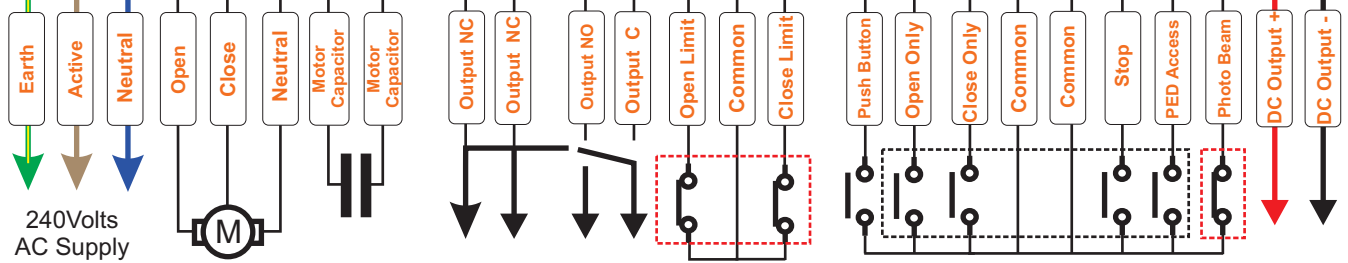

240S1

148mm

92mm

Normally Closed
User can change to
Normally Open

Normally Closed
User can change

Slow Speed or
Force adjustment

240S2

148mm