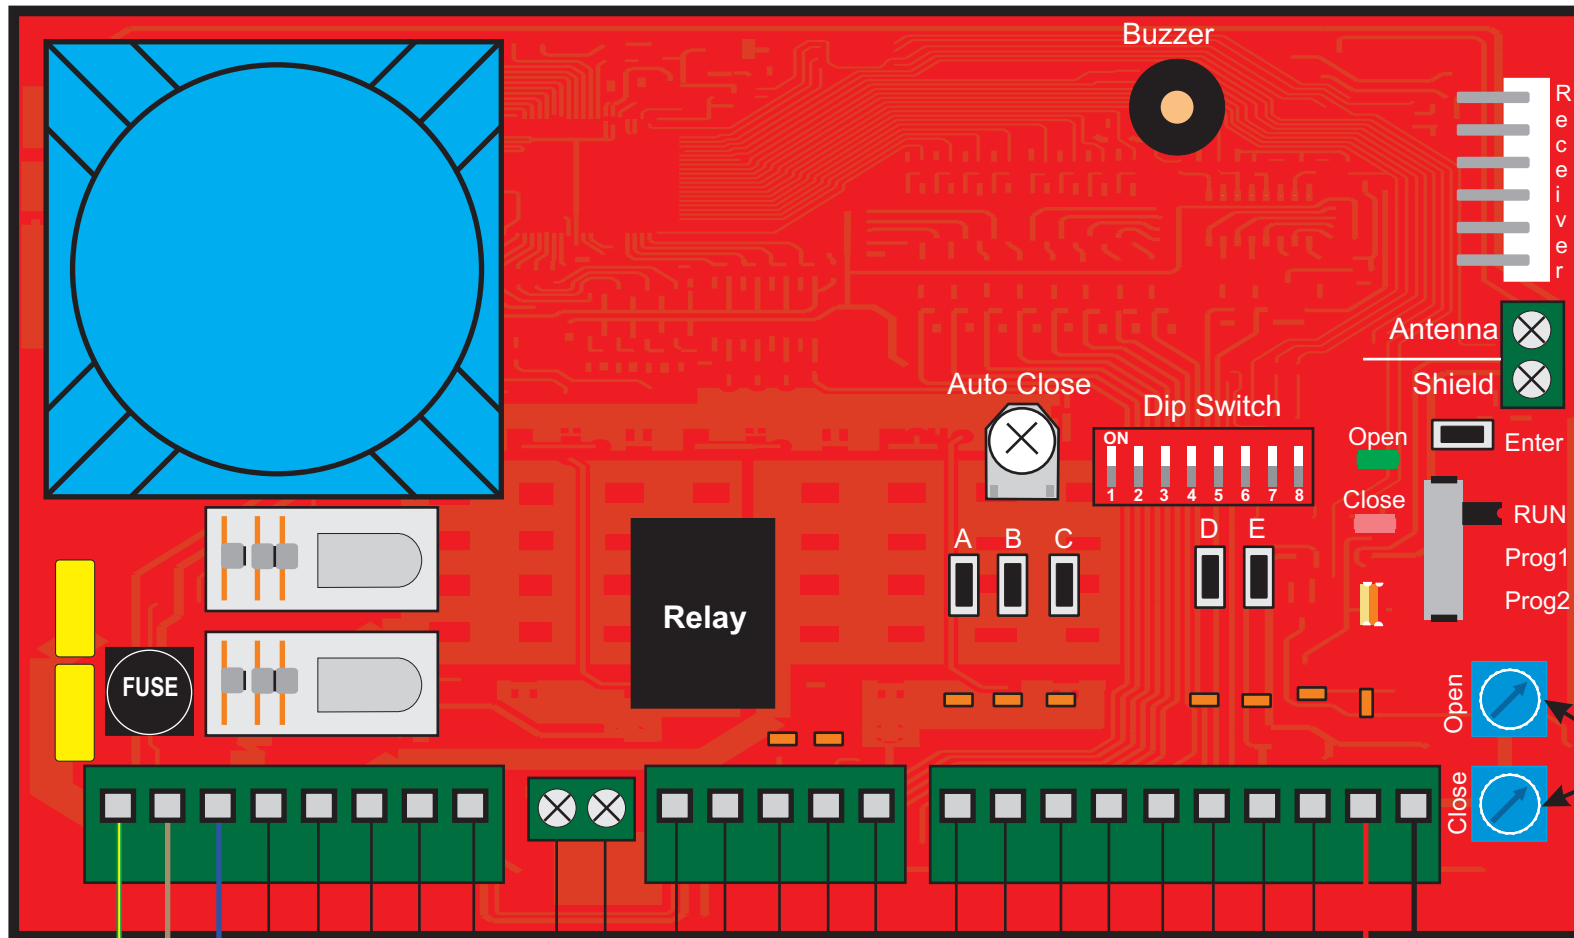

240S1

148mm

92mm

Normally Closed
User can change to
Normally Open

Normally Closed
User can change

Slow Speed or
Force adjustment

240S2

148mm

120mm