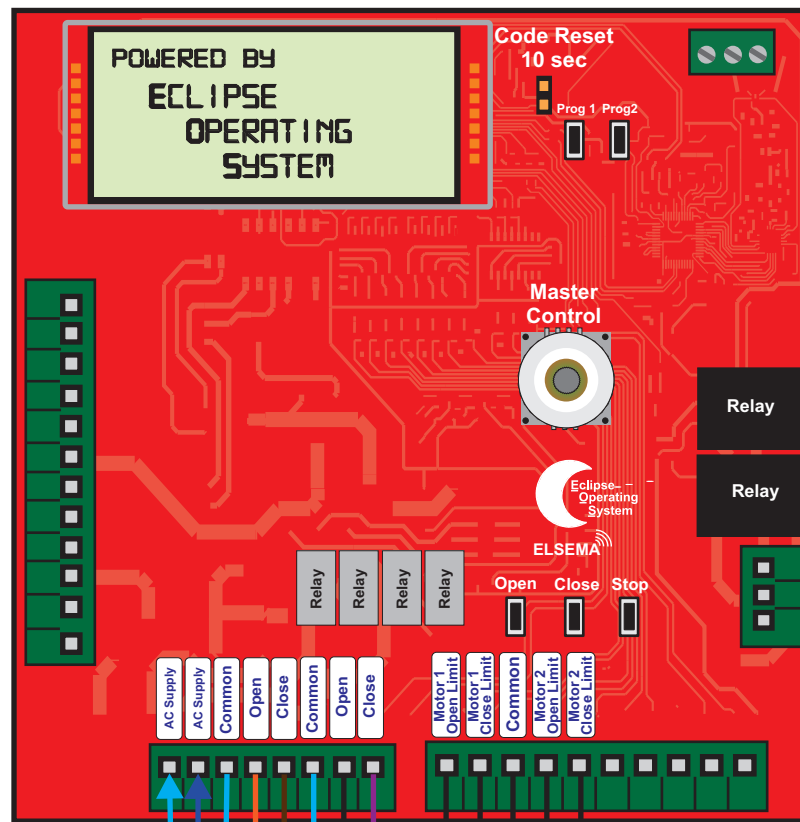

240V AC
Mains Supply

12/24V AC
Supply

Motor 1 Contactor

Motor 2 Contactor